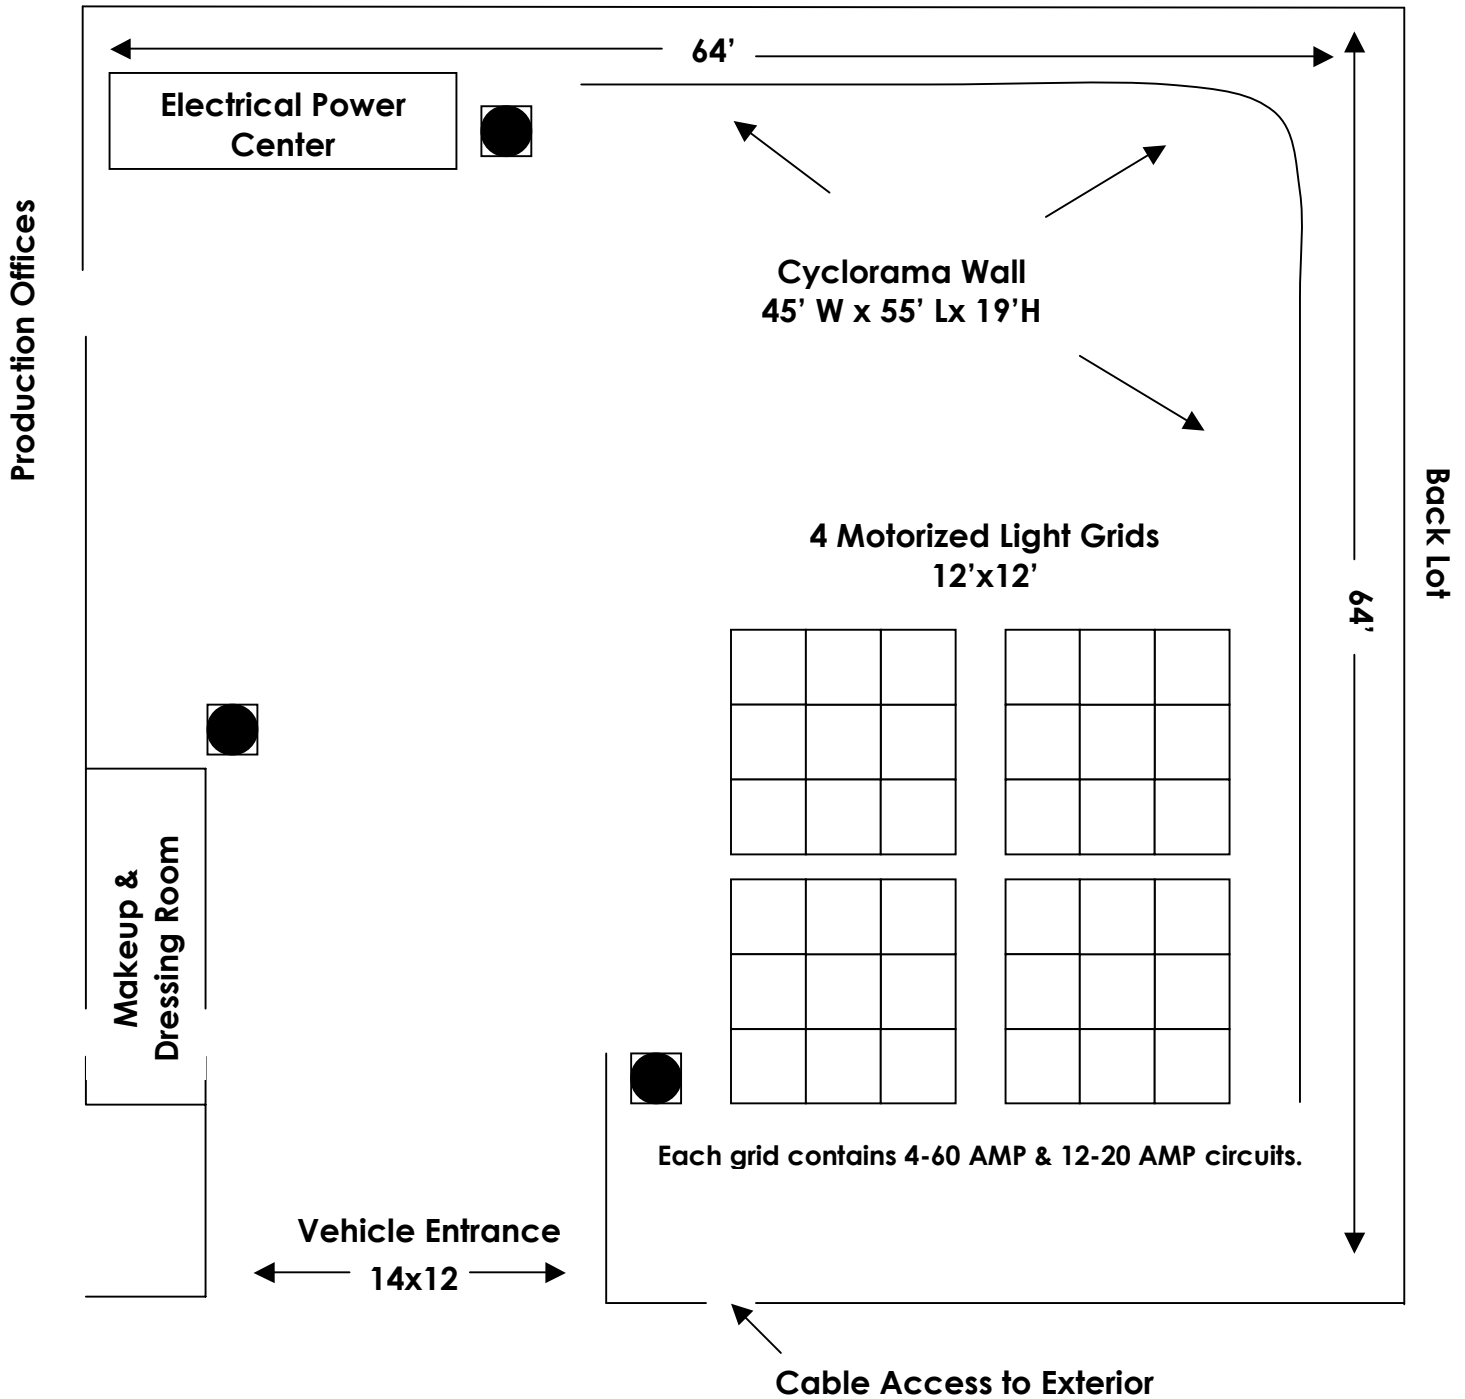

SOUNDSTAGE

1801 NE Independence Avenue Lee's Summit, MO 64086
816-525-6638 816-525-9870 www.rsvpfilmvideo.com

 Denotes 200 AMP/3 Phase Floor Power